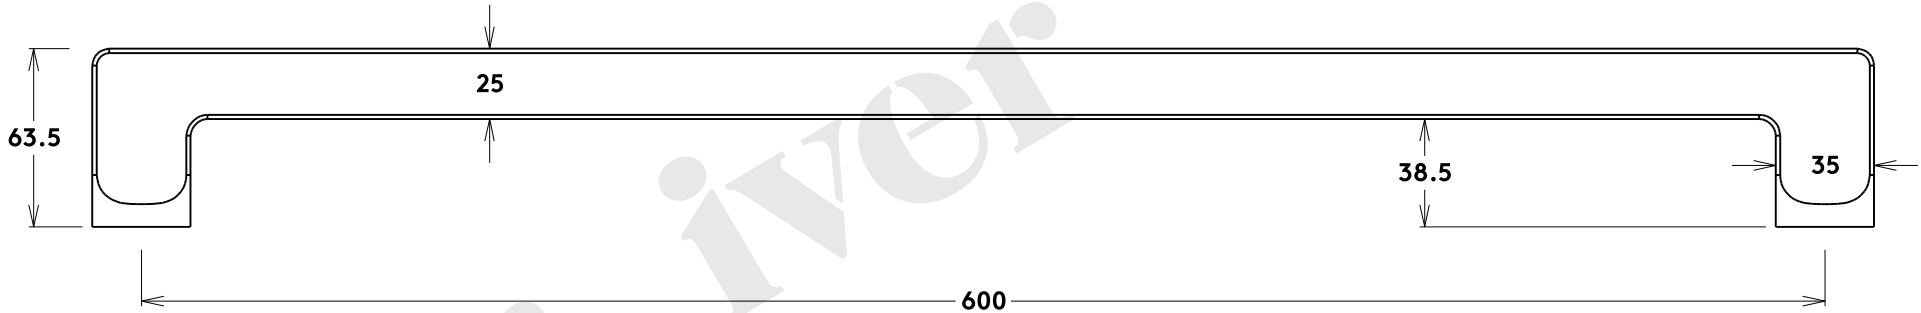

14 - 16 STEPNEY STREET STEPNEY SA 5069

Pull Handle Baltimore L635xW13xP64mm BPD35mm CTC600mm

Date 18/1/2022 Revision C

Tolerance +/-1mm