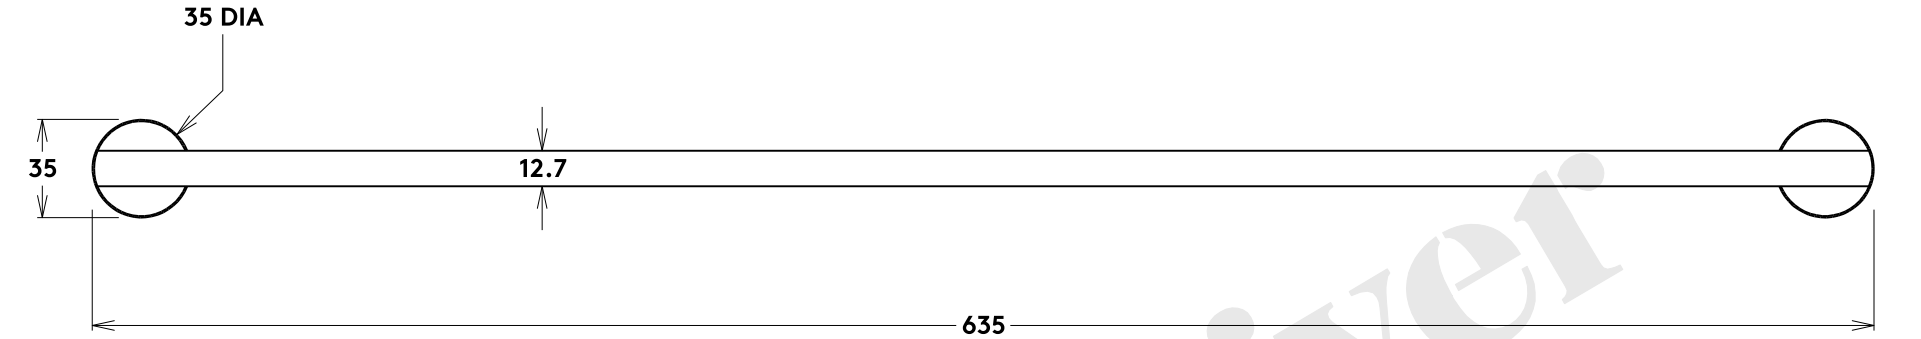

14 - 16 STEPNEY STREET STEPNEY SA 5069

Pull Handle Baltimore L635xW13xP64mm BPD35mm CTC600mm

Date 18/1/2022 Revision C

Tolerance +/-1mm